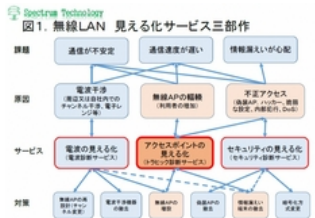

Corporate wireless LAN access point

Traffic diagnostic services of the wireless LAN, the start of the spectrum technology to provide
January 7, 2016