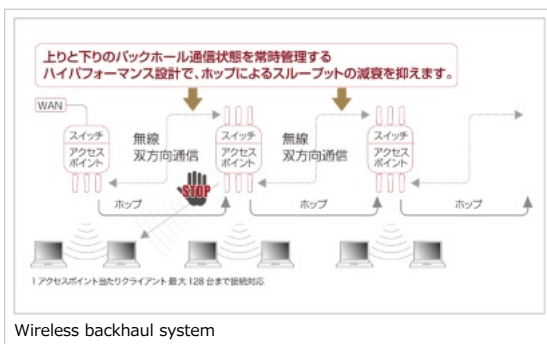

## Sharp, outdoor / commercial facility for wireless LAN access point corresponding to the radio relay between devices

(2015/6/9 06:00)

Sharp, in such as a shared space of the outdoor public space and commercial facilities, announced that it will start accepting orders for the wireless LAN access point "QX-C300 series" 4 model that can build a easy wireless LAN environment. Sale period is January 2016.

QX-C300 series

By relaying between devices by radio waves, you can expand the service area in the LAN wiring work required for the expansion adopt a "wireless backhaul system". Less signal attenuation is when the relay, can be kept optimum connection state managing the communication state at all times. By also corresponds to the 5GHz band (IEEE 802.11ac), to achieve a stable high-speed connection.