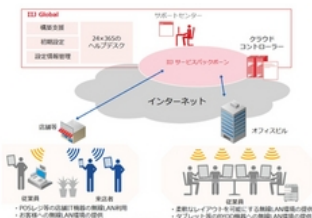

IIJ Global, to provide bulk to the operational management from building "@WiFi" announcement
August 5, 2015