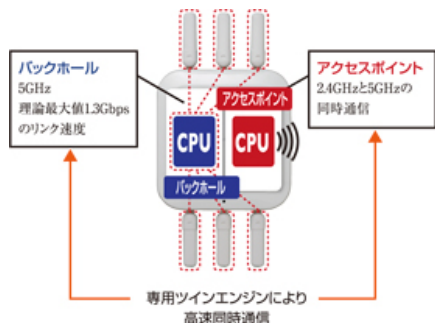

### Wireless backhaul system access point to achieve a high speed in a stable comfortable network connection

- ◎ in IEEE802.11ac specifications, 3 × correspond to the high-speed data transfer of 3MIMO
- ◎ corresponding to speeds of up to 1.3Gbps, which corresponds to about three times the IEEE802.11n access point
- ◎ radio interference less 4.9GHz band corresponding model deployment (please use of environment expand the combined 4 model)
- ◎ 1 access point per client up to 126 units can be connected
- ◎ also flexibly respond to the relocation and extension of the access point

Conventionally, LAN wiring to the access point, but it was necessary, wiring is not required by the wireless backhaul, you can build a flexible wireless LAN network.

[To the TOP of this page](#)

Achieve a throughput degradation is less high-speed connection in a multi-stage hop

Also piled the hop of more than one access point, and then maintain the attenuation of

**less high-speed connection. (Up to a maximum of 20 hops)**

Access point / backhaul equipped with a dedicated high-speed engine of each

**Achieve a stable network connection**

**Optimal channel assignment**

Installing the camera or when the access point, when radar detected, selects the best channel is radio wave condition, you can set.