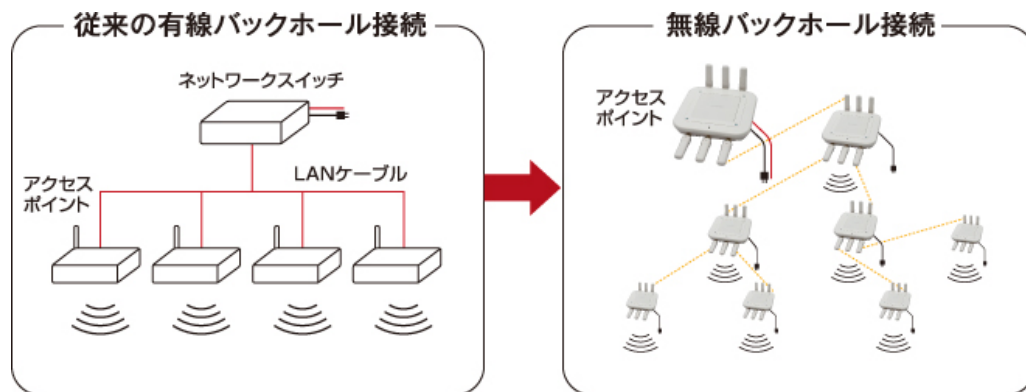

## Wireless LAN access point <QX-C300 series>

Suggested retail price: 335,000 yen + tax

製品ラインアップ

Wireless LAN access point  
QX-C300 series

Network camera  
QG-B20C

Product Features

Specifications Table

Peripheral equipment

### Wireless backhaul system access point to achieve a high speed in a stable comfortable network connection

- ◎ in IEEE802.11ac specifications, 3 × correspond to the high-speed data transfer of 3MIMO
- ◎ corresponding to speeds of up to 1.3Gbps, which corresponds to about three times the IEEE802.11n access point
- ◎ radio interference less 4.9GHz band corresponding model deployment (please use of environment expand the combined 4 model)
- ◎ 1 access point per client up to 126 units can be connected
- ◎ also flexibly respond to the relocation and extension of the access point

Conventionally, LAN wiring to the access point, but it was necessary, wiring is not required by the wireless backhaul, you can build a flexible wireless LAN network.

[To the TOP of this page](#)

Achieve a throughput degradation is less high-speed connection in a multi-stage hop