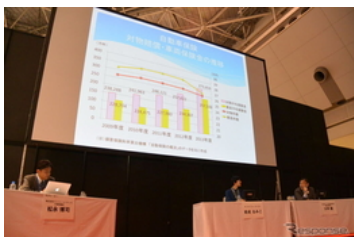

Automobile or insurance is no longer a fully automatic operation?

March 19, 2016