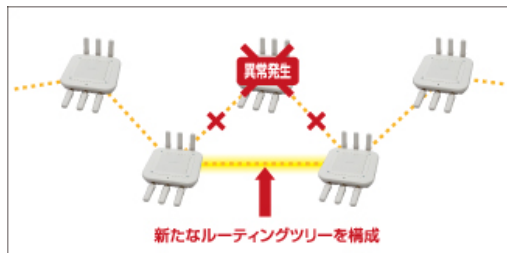

[To the TOP of this page](#)

Security Features

- security support: Open, WEP, WPA / WPA2mixed-PSK, WPA2-PSK, WPA / WPA2mixed-EAP (802.1X), WPA2-EAP (802.1X) configurable
- MAC access control: 200 units up to the access point unit
- administrator address restrictions: IP address can be specified

[To the TOP of this page](#)

Weather design

- waterproof and dust-proof design (IP66 compliant)
- wind speed performance up to 60m / sec.
- Operating temperature -20 °C ~ 50 °C
- Operating humidity 10% to 90% (non-condensing)