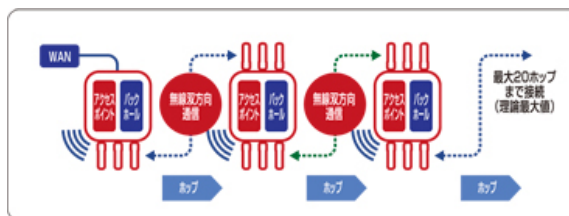

Conventionally, LAN wiring to the access point, but it was necessary, wiring is not required by the wireless backhaul, you can build a flexible wireless LAN network.

[To the TOP of this page](#)

Achieve a throughput degradation is less high-speed connection in a multi-stage hop

Also piled the hop of more than one access point, and then maintain the attenuation of

**less high-speed connection. (Up to a maximum of 20 hops)**

Access point / backhaul equipped with a dedicated high-speed engine of each

Mounting a dedicated radio module independent for uplink, respectively for the downlink

Assign an individual channel to multiple backhaul link multi-channel system wireless backhaul

[To the TOP of this page](#)

**Achieve a stable network connection**

**Optimal channel assignment**

Installing the camera or when the access point, when radar detected, selects the best channel is radio wave condition, you can set.