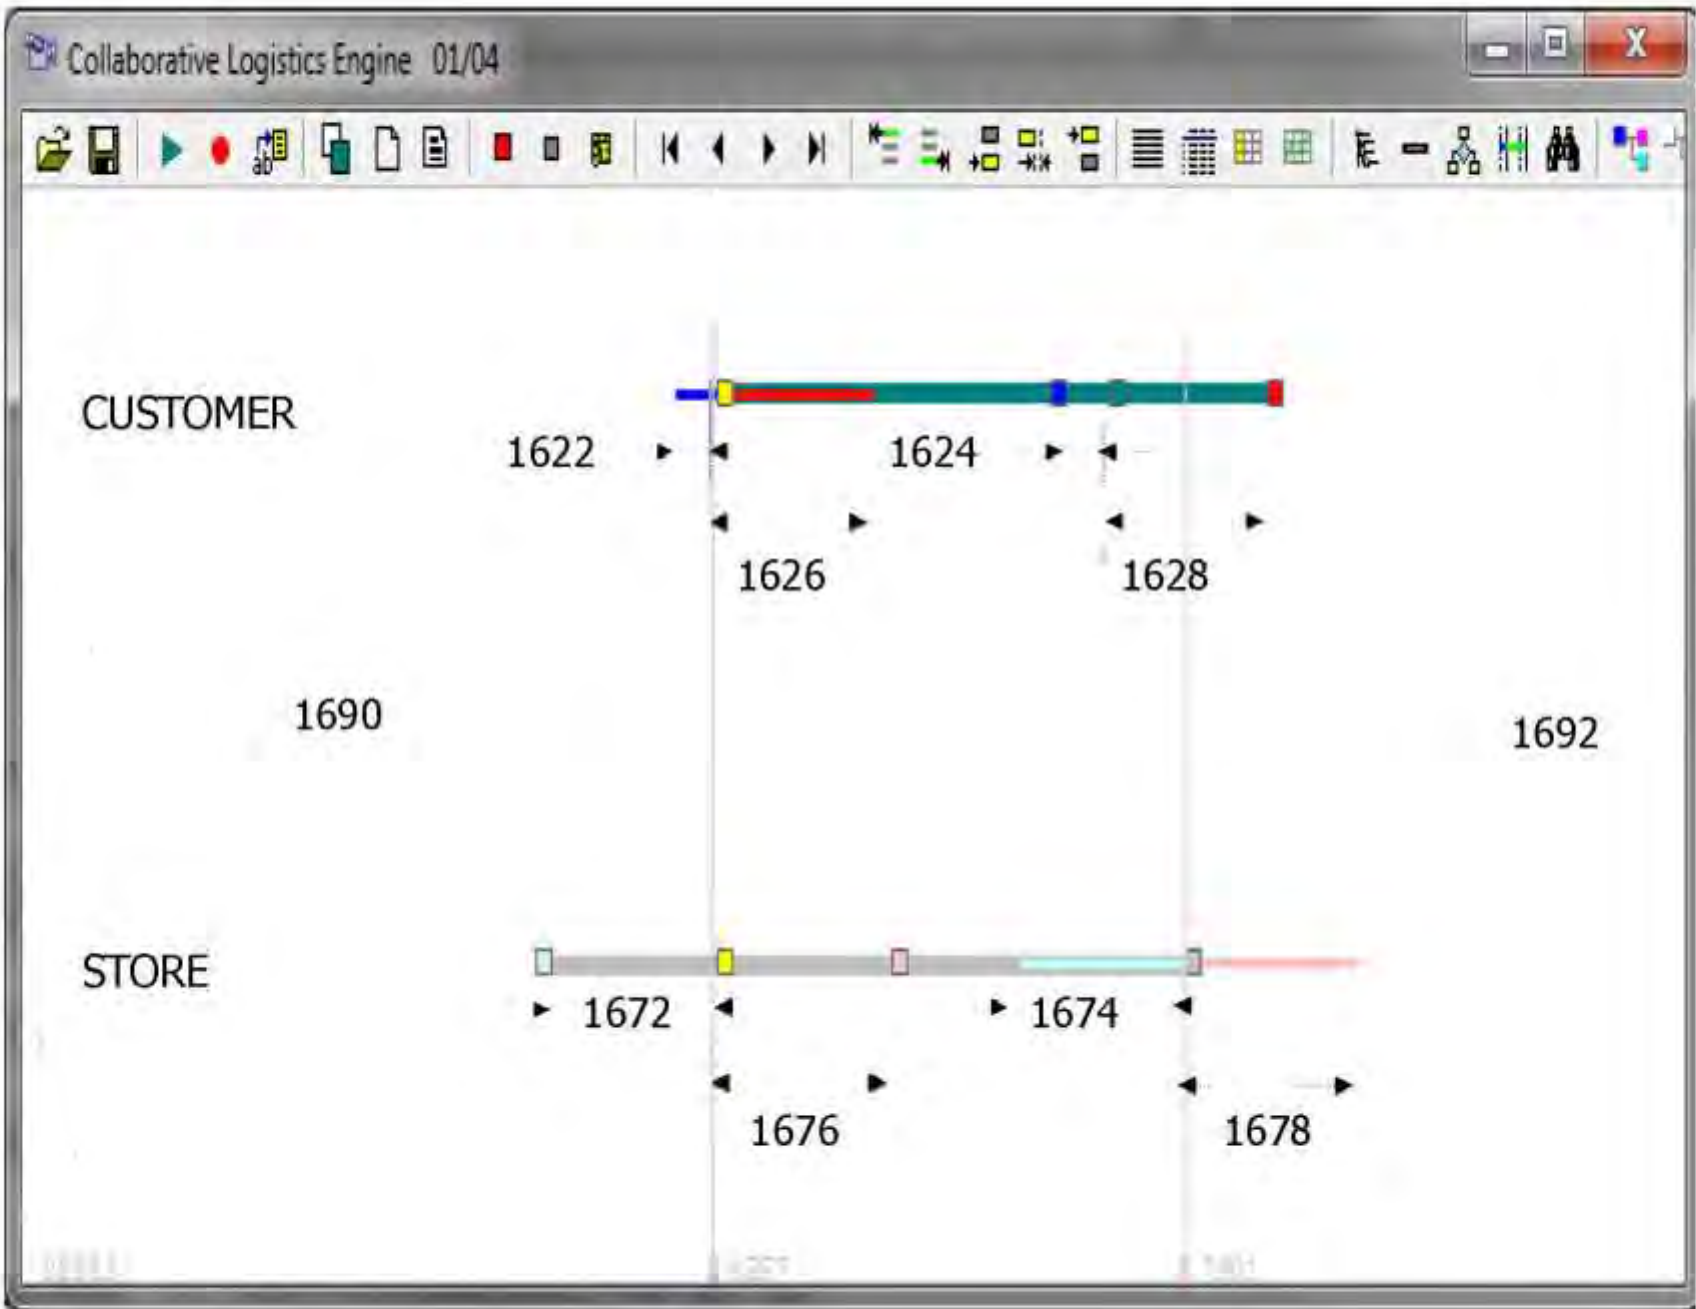

"Collaborative Logistics Control System"
daCosta et al.