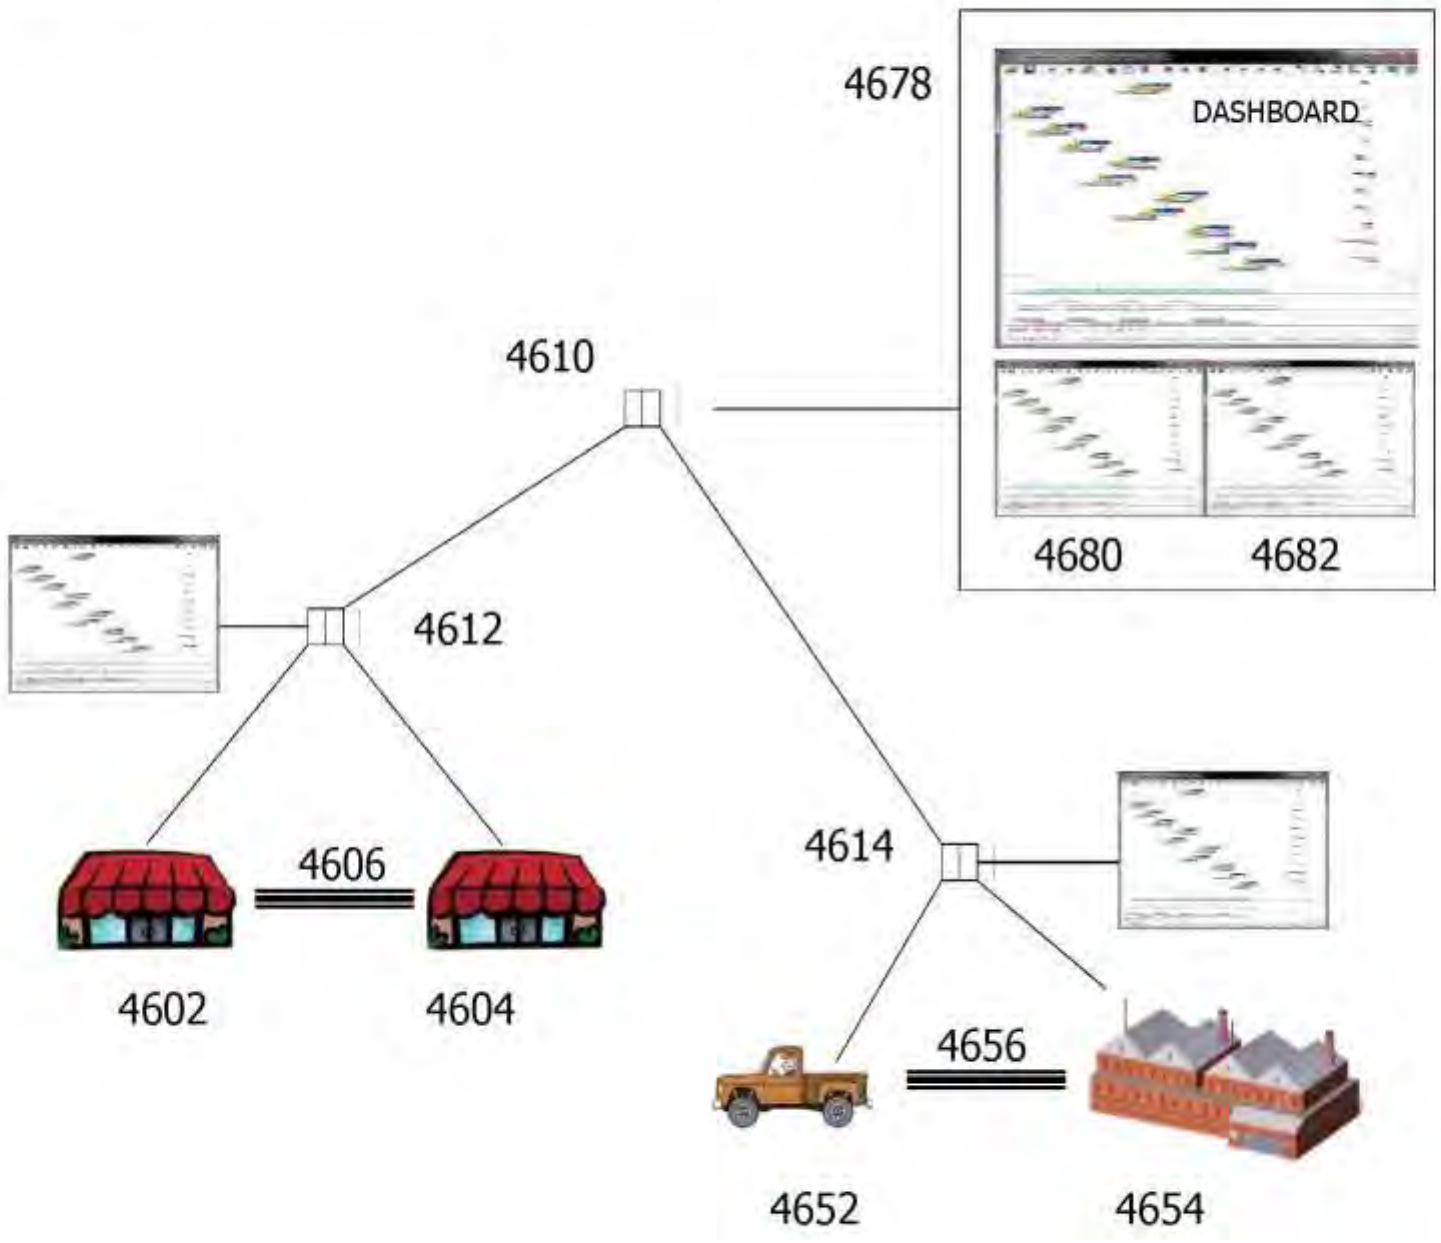

4204

4202

Collaborative Logistics Engine 0.1.0

4302

4312

[St]:EDIT

```
00,00,03,000120,000480,000600,000721,000480,000120,000599,000720,000241,000000,000120,000599,000720,000241,000000*  
03,00,03,002358,000480,002838,002958,002718,002239,000599,002838,002359,002118,002239,000599,002838,002359,002118*  
06,00,03,001081,000480,001561,001681,001440,000796,000764,001561,000917,000676,000961,000599,001561,001082,000841*  
09,00,03,002611,000480,003091,003211,002970,002027,001064,003091,002147,001907,002491,000599,003091,002611,002371*  
12,00,03,001381,000705,002086,002206,001965,001022,001064,002086,001142,000302,000877,001003,001980,001188,000857*  
15,00,03,002296,000705,003001,003257,002881,001937,001064,003001,002058,001817,001998,001003,003001,002118,001878*  
18,00,03,001743,000705,002447,002701,002327,001384,001064,002447,001504,001263,001444,001003,002447,001865,001324*  
21,00,03,003692,000705,004397,004846,004277,003498,001064,004562,003619,003378,003454,001003,004458,003663,003334*  
24,00,03,005058,000705,005763,006210,005642,004863,001064,005927,004983,004743,004819,001003,005822,005028,004699*  
27,00,03,006272,000705,006977,007424,006856,006077,001064,007141,006197,005957,006033,001003,007036,006242,005913*
```

Distributed/Decentralized Collaborative Eco System

“Collaborative Logistics Control System”
daCosta et al.

Distributed Hierarchical Control System Network. (Tree Topology)

"Collaborative Logistics Control System"
daCosta et al.

Distributed Hierarchical Control System Network. (Tree Topology)

"Collaborative Logistics Control System"
daCosta et al.

To Ethernet link

"WIRE"

"WIFI"

INFRARED

daCosta et al.

N- Logical "Radio" Modular Mesh aware Bridge