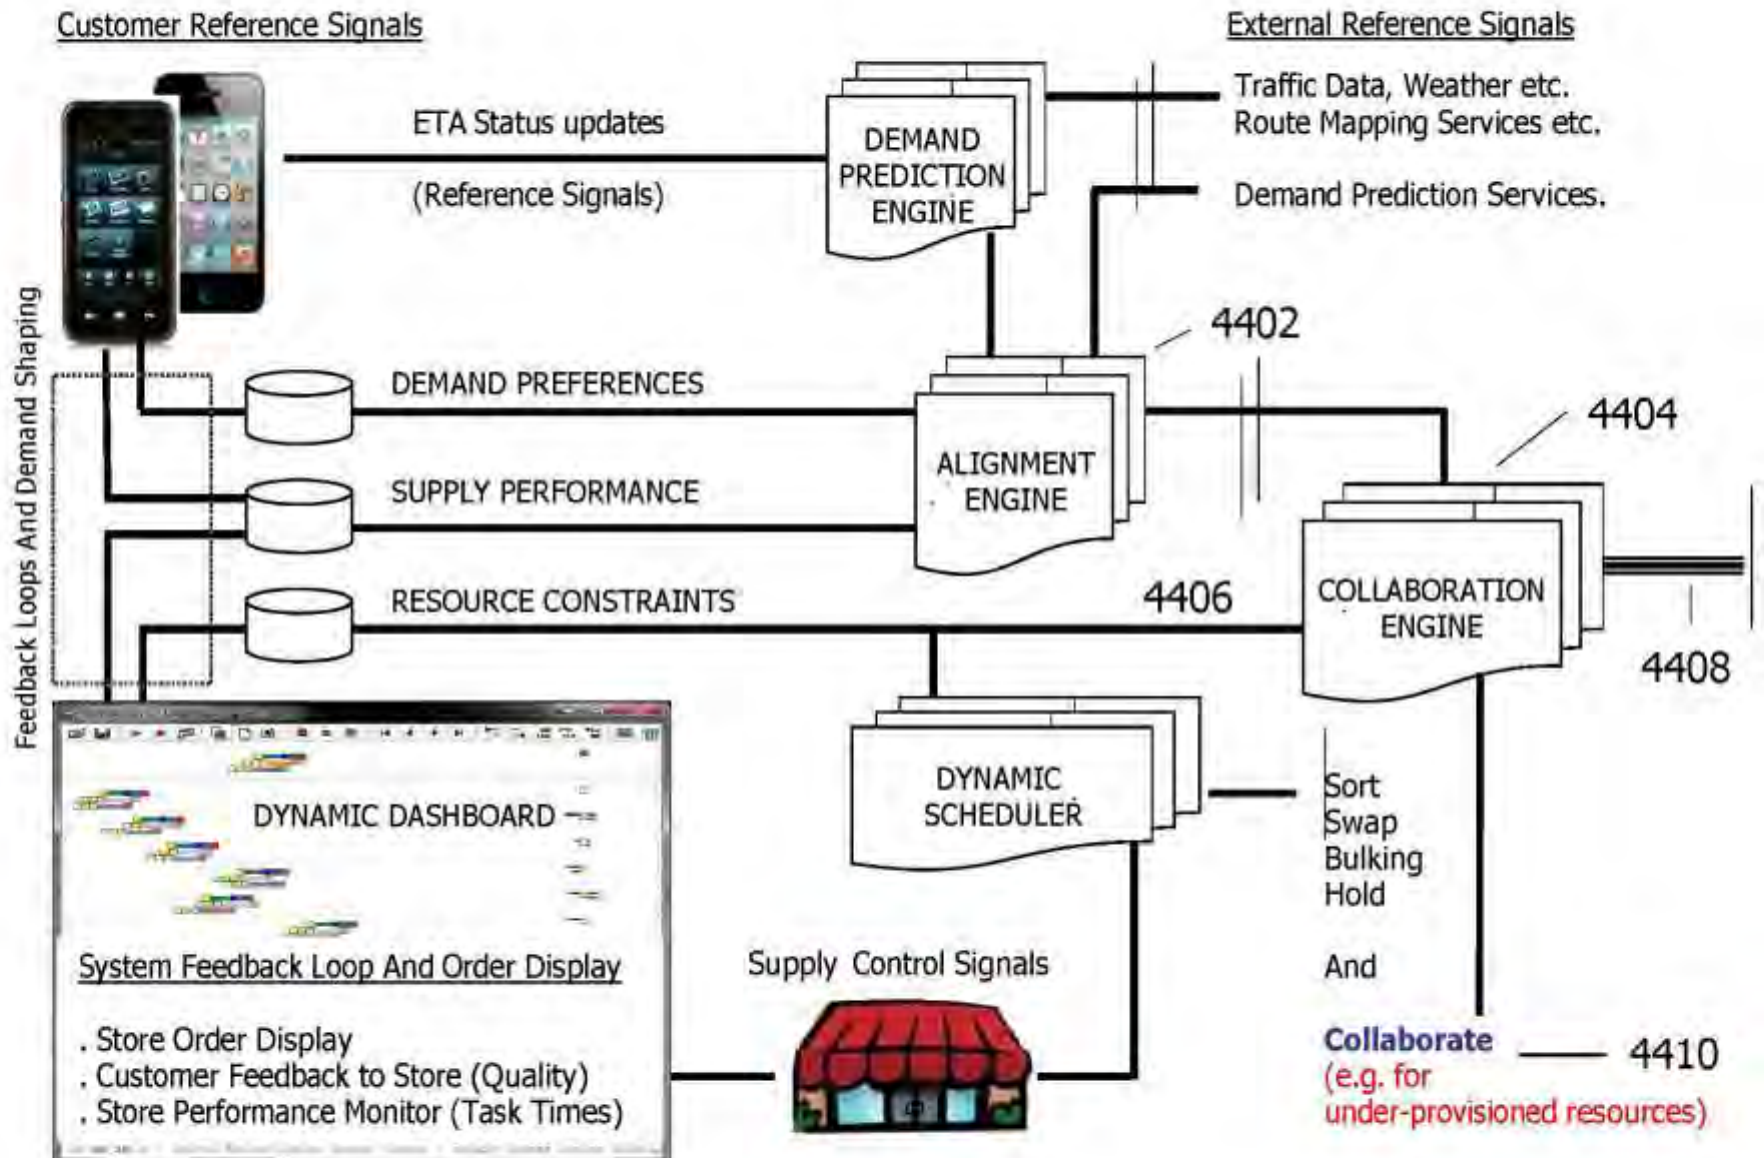

Distributed/Decentralized Collaborative Eco System

“Collaborative Logistics Control System”
daCosta et al.

Distributed Hierarchical Control System Network. (Tree Topology)

"Collaborative Logistics Control System"
daCosta et al.

Distributed Hierarchical Control System Network. (Tree Topology)

"Collaborative Logistics Control System"
daCosta et al.

To Ethernet link

"WIRE"

"WIFI"

INFRARED

daCosta et al.

N- Logical "Radio" Modular Mesh aware Bridge