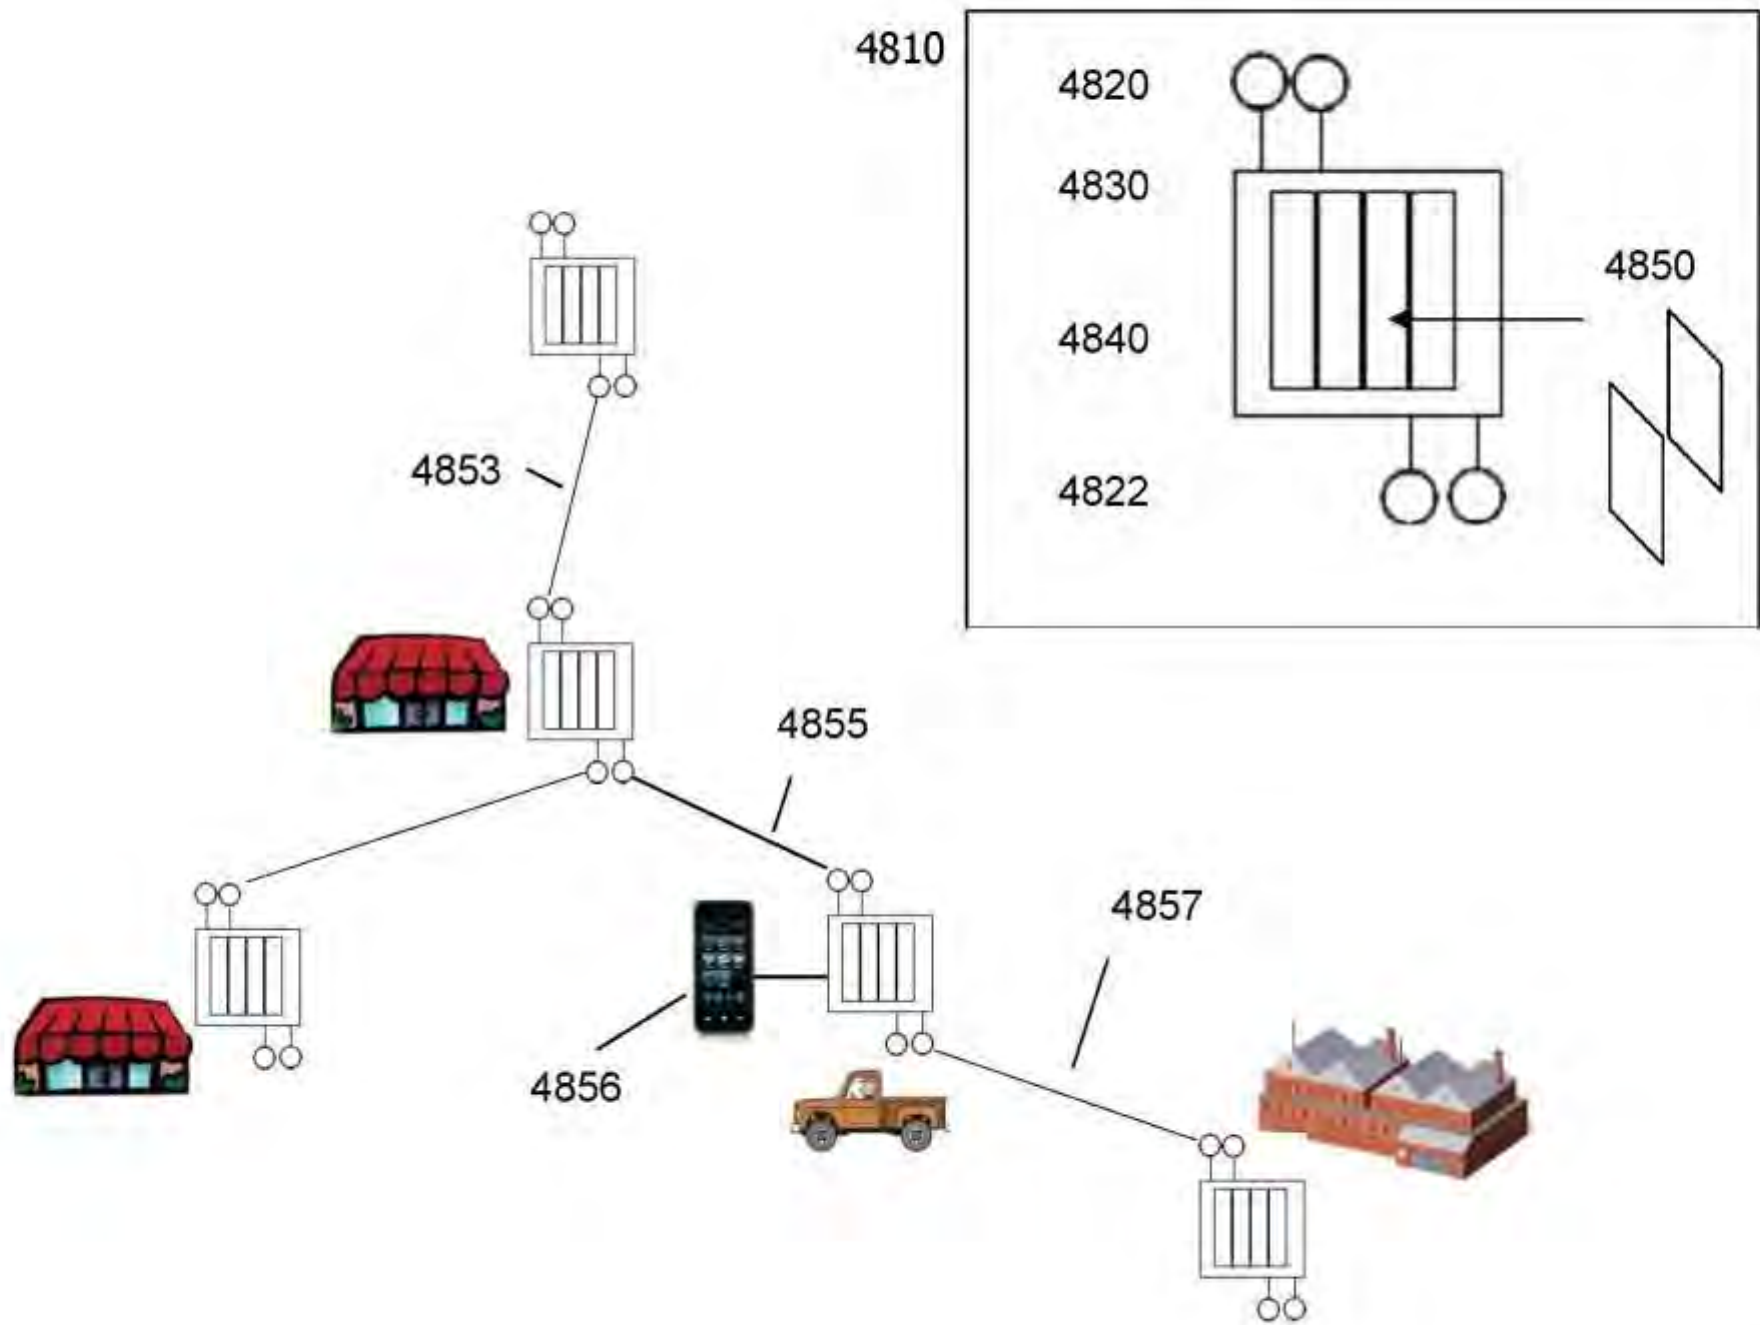

Distributed/Decentralized Collaborative Eco System

“Collaborative Logistics Control System”
daCosta et al.

Distributed Hierarchical Control System Network. (Tree Topology)

"Collaborative Logistics Control System"
daCosta et al.

Distributed Hierarchical Control System Network. (Tree Topology)

"Collaborative Logistics Control System"
daCosta et al.

To Ethernet link

"WIRE"

"WIFI"

INFRARED

daCosta et al.

N- Logical "Radio" Modular Mesh aware Bridge