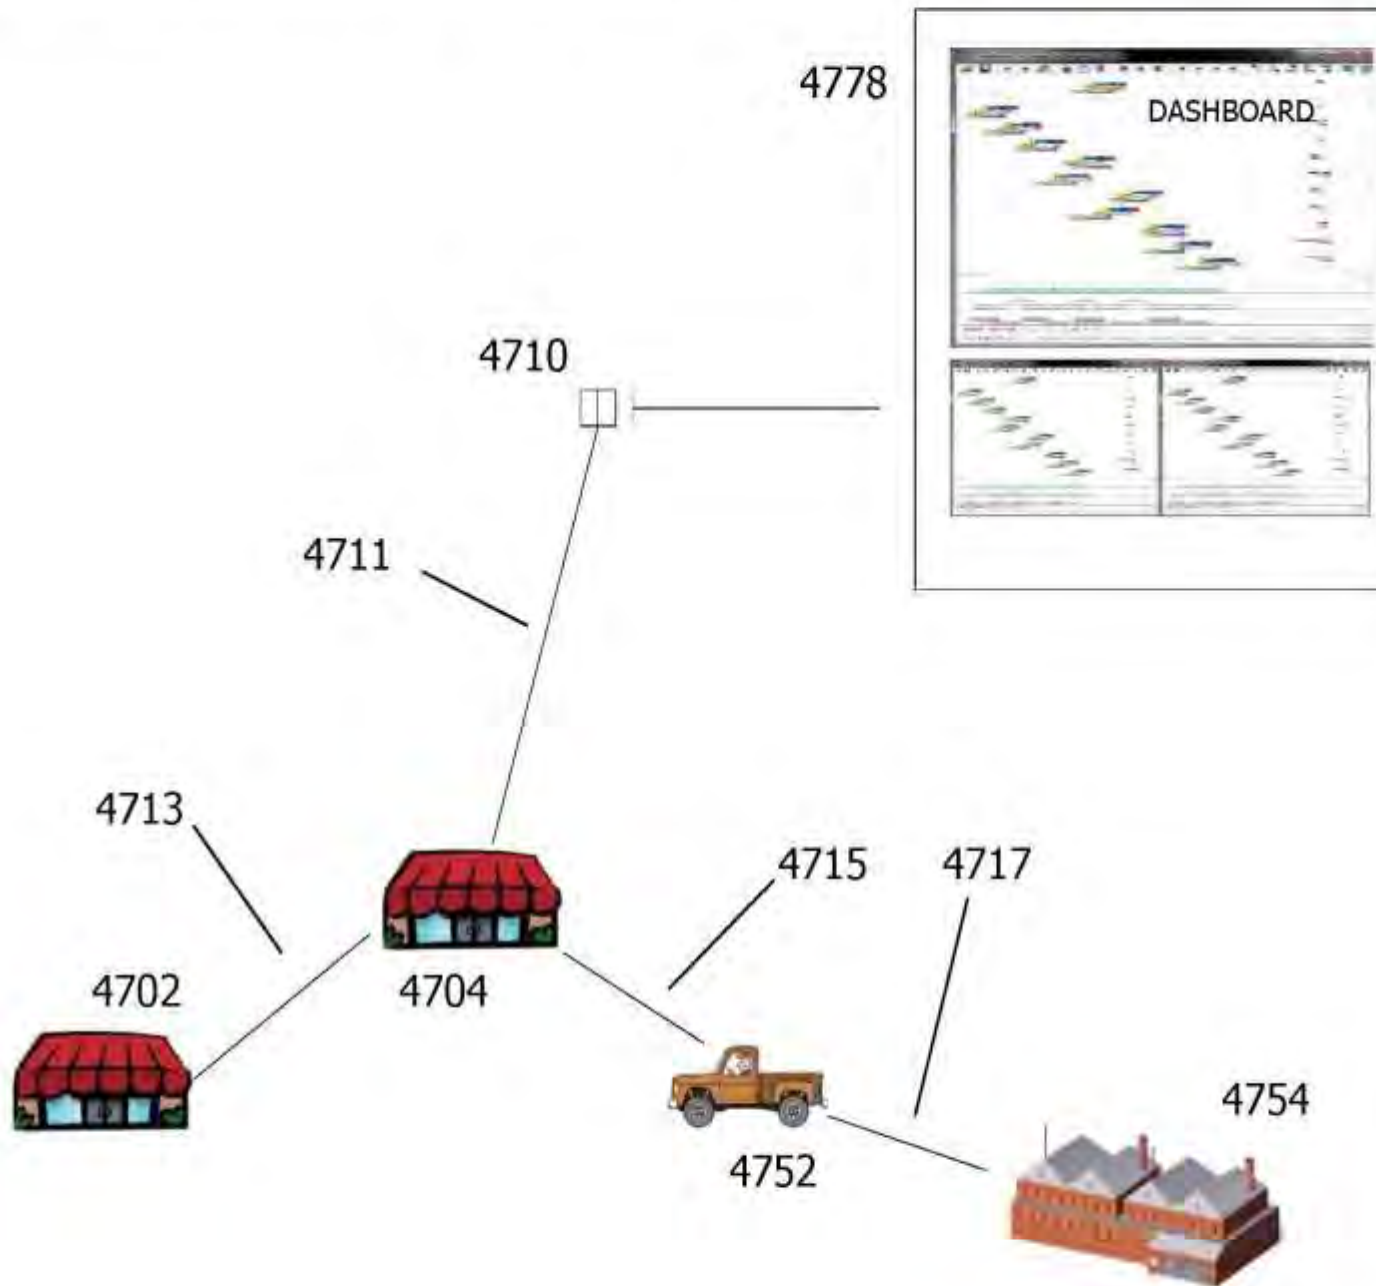

Distributed/Decentralized Collaborative Eco System

“Collaborative Logistics Control System”
daCosta et al.

Distributed Hierarchical Control System Network. (Tree Topology)

"Collaborative Logistics Control System"
daCosta et al.

Distributed Hierarchical Control System Network. (Tree Topology)

"Collaborative Logistics Control System"
daCosta et al.

To Ethernet link

"WIRE"

"WIFI"

INFRARED

daCosta et al.

N- Logical "Radio" Modular Mesh aware Bridge